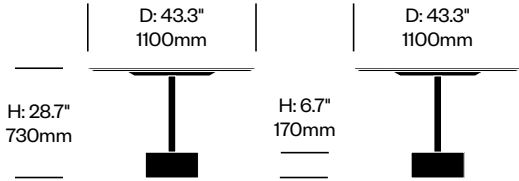

9

Cassina | Piero Lissoni | 2014 | Imported from Italy

To order, specify:

1. Product number
2. Top laminate, wood, or stone color

LARGE COLLABORATIVE TABLE, STONE BASE

Matte Anthracite Frame	Number	List Price
Black Laminate	HCCS-9TC-2L	4,635.00
White Laminate	HCCS-9TC-2L	4,635.00
American Walnut	HCCS-9TC-2W	6,845.00
Black Stained Ash	HCCS-9TC-2W	5,745.00
Black Marquiña Marble	HCCS-9TC-2S	9,315.00
White Carrara Marble	HCCS-9TC-2S	9,315.00