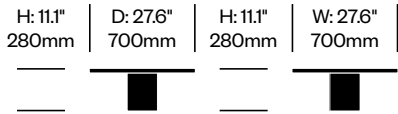

LARGE OCCASIONAL TABLE, GLASS TOP WITH STONE BASE

Gunmetal Grey Frame	Number	List Price
Black Marquiña Marble Base	HCCS-9TO-4G	2,575.00
Emperador Marble Base	HCCS-9TO-4G	3,895.00
Grey Carnico Marble Base	HCCS-9TO-4G	3,715.00
White Carrara Marble Base	HCCS-9TO-4G	2,595.00

Matte Anthracite Frame	Number	List Price
Black Marquiña Marble Base	HCCS-9TO-4G	2,510.00
Emperador Marble Base	HCCS-9TO-4G	3,805.00
Grey Carnico Marble Base	HCCS-9TO-4G	3,645.00
White Carrara Marble Base	HCCS-9TO-4G	2,510.00