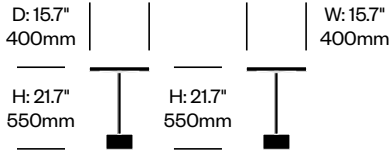

9

Cassina | Piero Lissoni | 2014 | Imported from Italy

To order, specify:

1. Product number
2. Top glass color
3. Frame trim color
4. Base stone color

HIGH OCCASIONAL TABLE, GLASS TOP WITH STONE BASE

Gunmetal Grey Frame	Number	List Price
Black Marquiña Marble Base	HCCS-9TO-3G	1,695.00
Emperador Marble Base	HCCS-9TO-3G	2,115.00
Grey Carnico Marble Base	HCCS-9TO-3G	1,955.00
White Carrara Marble Base	HCCS-9TO-3G	1,540.00

Matte Anthracite Frame	Number	List Price
Black Marquiña Marble Base	HCCS-9TO-3G	1,640.00
Emperador Marble Base	HCCS-9TO-3G	2,050.00
Grey Carnico Marble Base	HCCS-9TO-3G	1,905.00
White Carrara Marble Base	HCCS-9TO-3G	1,475.00