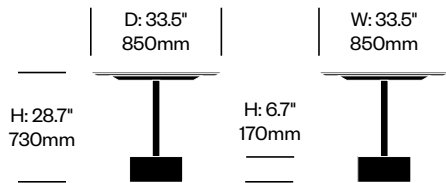

To order, specify:

1. Product number
2. Top laminate, wood, or stone color

SMALL COLLABORATIVE TABLE, STONE BASE

Matte Anthracite Frame	Number	List Price
Black Laminate	HCCS-9TC-1L	4,180.00
White Laminate	HCCS-9TC-1L	4,180.00
American Walnut	HCCS-9TC-1W	6,160.00
Black Stained Ash	HCCS-9TC-1W	5,475.00
Black Marquiña Marble	HCCS-9TC-1S	8,215.00
White Carrara Marble	HCCS-9TC-1S	8,215.00