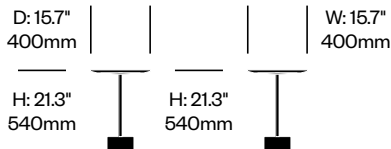

HIGH OCCASIONAL TABLE, WOOD TOP AND BASE

Gunmetal Grey Frame	Number	List Price
American Walnut	HCCS-9TO-3W	1,745.00
Black Stained Ash	HCCS-9TO-3W	1,590.00

Matte Anthracite Frame	Number	List Price
American Walnut	HCCS-9TO-3W	1,675.00
Black Stained Ash	HCCS-9TO-3W	1,520.00