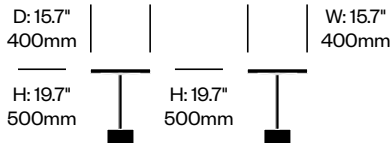

MEDIUM OCCASIONAL TABLE, GLASS TOP WITH STONE BASE

Gunmetal Grey Frame	Number	List Price
Black Marquiña Marble Base	HCCS-9TO-2G	1,670.00
Emperador Marble Base	HCCS-9TO-2G	2,055.00
Grey Carnico Marble Base	HCCS-9TO-2G	1,920.00
White Carrara Marble Base	HCCS-9TO-2G	1,520.00

Matte Anthracite Frame	Number	List Price
Black Marquiña Marble Base	HCCS-9TO-2G	1,610.00
Emperador Marble Base	HCCS-9TO-2G	1,990.00
Grey Carnico Marble Base	HCCS-9TO-2G	1,880.00
White Carrara Marble Base	HCCS-9TO-2G	1,455.00