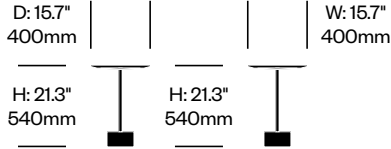

To order, specify:

1. Product number
2. Stone color
3. Frame trim color

HIGH OCCASIONAL TABLE, STONE TOP AND BASE

Gunmetal Grey Frame	Number	List Price
Black Marquiña Marble	HCCS-9TO-3S	1,520.00
Emperador Marble	HCCS-9TO-3S	2,145.00
Grey Carnico Marble	HCCS-9TO-3S	1,590.00
White Carrara Marble	HCCS-9TO-3S	2,075.00

Matte Anthracite Frame	Number	List Price
Black Marquiña Marble	HCCS-9TO-3S	1,675.00
Emperador Marble	HCCS-9TO-3S	1,910.00
Grey Carnico Marble	HCCS-9TO-3S	1,745.00
White Carrara Marble	HCCS-9TO-3S	1,865.00